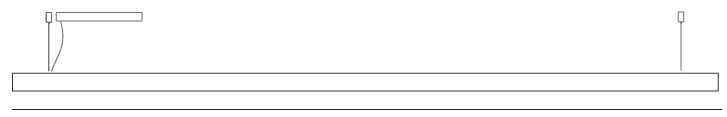

PROJECT
TYPE
SPECIFIER
QUANTITY
DATE

LED60 SUSPENSION

D71019- -

base number
Color   Temperature   Finish   Options

1. To build a product code in our configurator select the specify button on the base model # product page
2. To build a manual product code on this datasheet choose from the options listed below in blue font and add the suffix to the base model #

GENERAL

Series: Woodlin
Subseries: LED60
Brand: Tunto
Division: Design
Mounting Type: Suspension
Mounting Location: Ceiling
Subcategory: Profile

PHYSICAL

Shape: Rectangle
Length (mm): 2000
Length (in): 78 3/4
Width (mm): 60
Width (in): 2 3/8
Height (mm): 60
Height (in): 2 3/8
Max. Overall Height (mm): 2060
Max. Overall Height (in): 81 1/8
Light Distribution: Direct
Diffuser: Opal
Fixture Finish: [WAL](#) / [ASH](#) / [OAK](#) / [BLK](#) / [WHI](#)
Fixture Material: Wood
Cable Details: 2000mm / 78 3/4"

ELECTRICAL

Lamp Type: LED
Input Wattage (W): 90
Total Output Wattage (W): 75.9
Dimming: Tri-Mode (Non-Dimming and Phase Dimming (120Vac only) and 0-10V Dimming)
Driver Included: Yes
Driver Location: Integrated
Driver Type: Constant Current - Universal
Driver Class: Class 2
Input Voltage (V): 120 - 277
Constant Current (MA): 700

LED

Color Temperature (°K): [2700](#) / [3000](#) / [4000](#)
Max. Delivered Lumen (lm): 6550
CRI: >93 CRI
Lamp Life (hrs): 50000

OPTICAL

RATINGS AND CERTIFICATIONS

Certified By: Certified for North American Standards
IP rating: IP20

2000mm 78 3/4"

60mm 2 3/8"

Direct