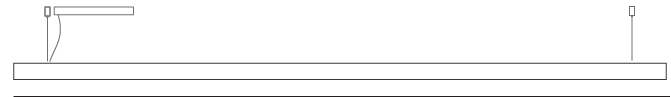

PROJECT
TYPE
SPECIFIER
QUANTITY
DATE

LED60 SUSPENSION

D71017- -

base number
Color   Temperature   Finish   Options

1. To build a product code in our configurator select the specify button on the base model # product page
2. To build a manual product code on this datasheet choose from the options listed below in blue font and add the suffix to the base model #

GENERAL

Series: Woodlin
Subseries: LED60
Brand: Tunto
Division: Design
Mounting Type: Suspension
Mounting Location: Ceiling
Subcategory: Profile

PHYSICAL

Shape: Rectangle
Length (mm): 1300
Length (in): 51 ³/₁₆
Width (mm): 60
Width (in): 2 ³/₈
Height (mm): 60
Height (in): 2 ³/₈
Max. Overall Height (mm): 2060
Max. Overall Height (in): 81 ¹/₈
Light Distribution: Direct
Diffuser: Opal
Fixture Finish: [WAL / ASH / OAK / BLK / WHI](#)
Fixture Material: Wood
Cable Details: 2000mm / 78 3/4"

ELECTRICAL

Lamp Type: LED
Input Wattage (W): 55
Total Output Wattage (W): 50.8
Dimming: Tri-Mode (Non-Dimming and Phase Dimming (120Vac only) and 0-10V Dimming)
Driver Included: Yes
Driver Location: Integrated
Driver Type: Constant Current - Universal
Driver Class: Class 2
Input Voltage (V): 120 - 277
Constant Current (MA): 700

LED

Color Temperature (°K): [2700 / 3000 / 4000](#)
Max. Delivered Lumen (lm): 4380
CRI: >93 CRI
Lamp Life (hrs): 50000

OPTICAL

RATINGS AND CERTIFICATIONS

Certified By: Certified for North American Standards
IP rating: IP20

1300mm 51 ³/₁₆"

60mm 2 ³/₈"

Direct